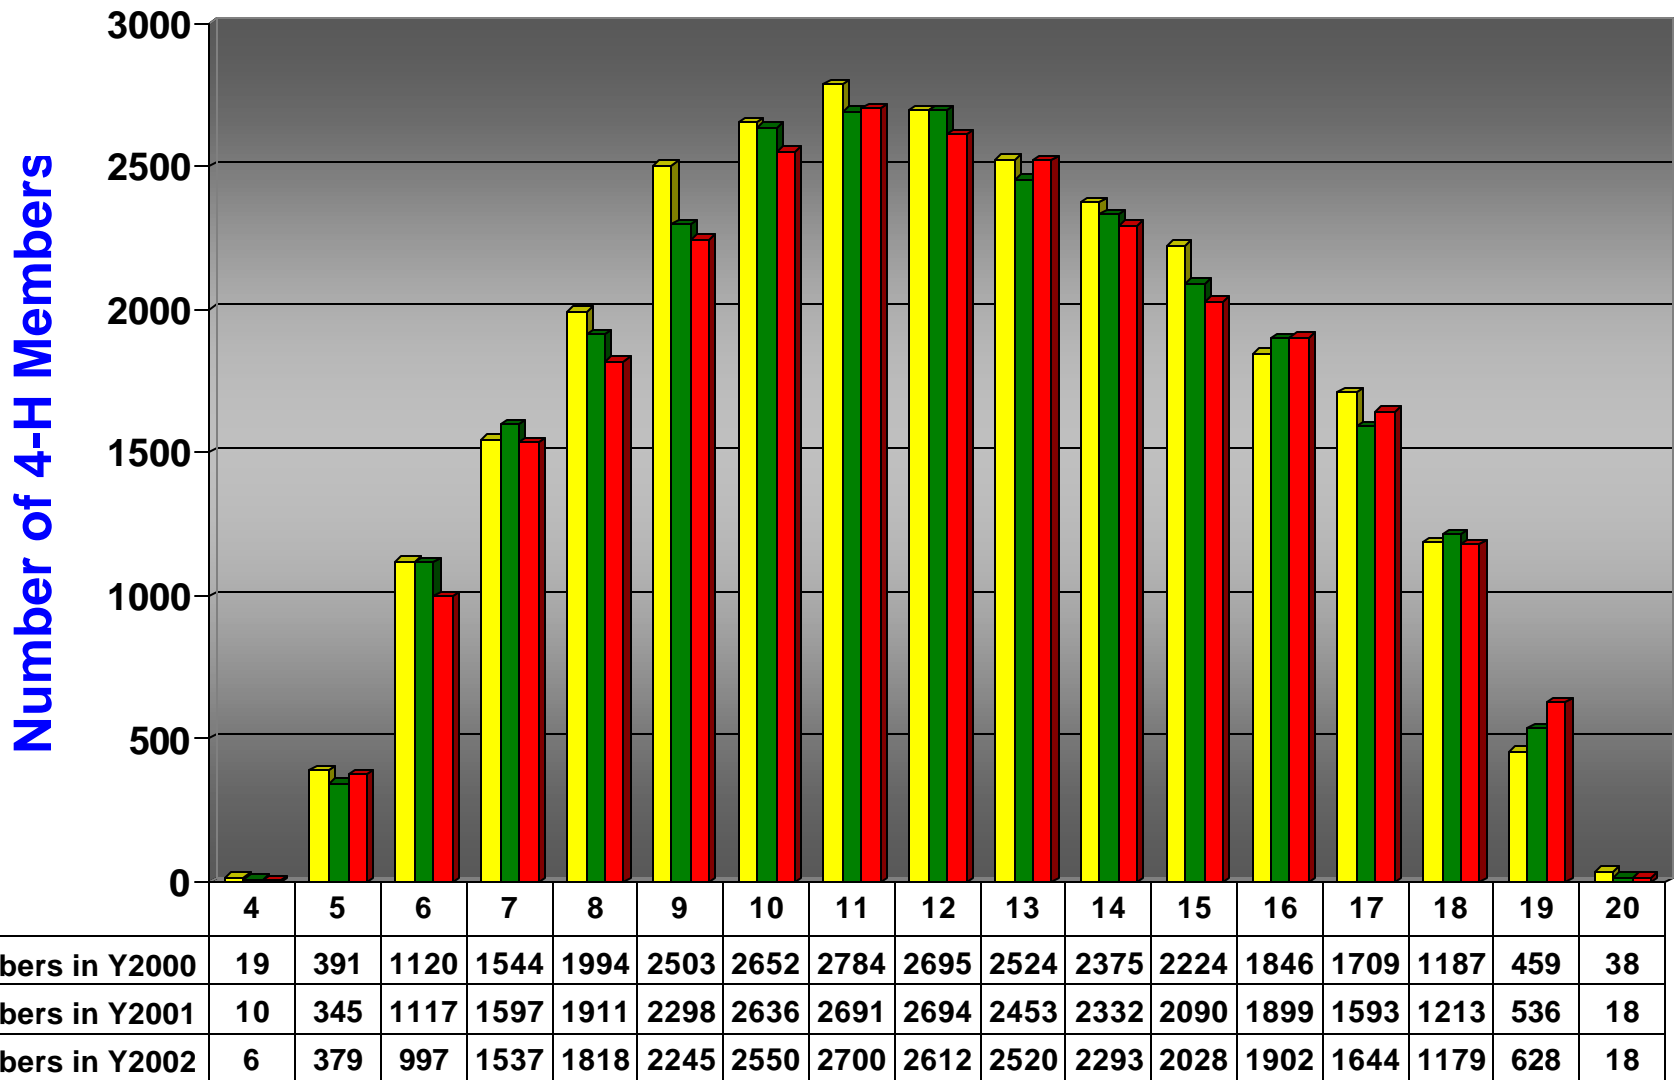

Age Distribution of 4-H Members *

(Based on 4HPlus data - Year 2000, 2001 & 2002)

* Note: 4-H members of Freeborn County are not included in the year 2000 data.